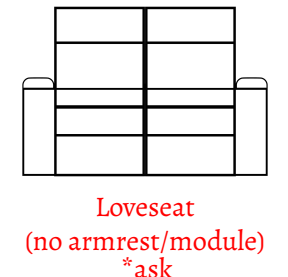

Neva's Specifications

Neva can be reclined up to 145 degrees thanks to its motorized mechanism. (Wired control panel as standard)

Optional features : LED lights, Massage Feature, Tray Table.

Upholstery options : Fabric(Standard), Artificial Leather(Standard), Genuiene Leather(Optional)

Neva's Dimensions

Standard : W: 85cm D: 92cm H: 110cm (Dimensions can be customized)
Seat width is customizable. Suitable for home cinema seating projects.

Tray Table

Massage

LED Lights

Optional Features

Dimensions