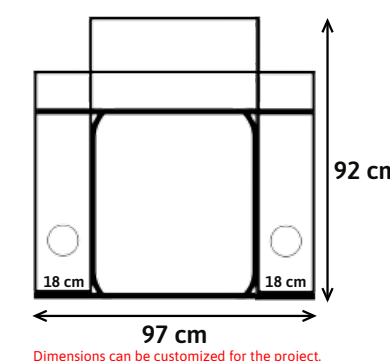

Dimensions