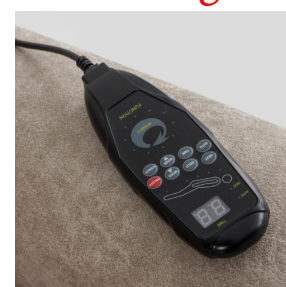

About Anika

Anika is the one of the most popular models in the motorized VIP seats category. It is ideal for VIP cinemas, home cinemas, and all premium areas with its stylish design, comfort, and customization options. [Color Chart : Last Page](#)

Anika's Specifications

Anika can be reclined up to 145 degrees thanks to its motorized mechanism. **A cup holder and USB port are standard.**

Optional features : Cooler cup holder, LED lights, Massage Feature, Tray Table.

Upholstery options : Fabric(Standard), Artificial Leather(Standard), Genuiene Leather(Optional)

Anika's Dimensions

Standard : W: 95cm D: 92cm H: 105cm Seating W: 58cm Armrest W: 18cm (Dimensions can be customized)

Anika can be produced with **shared armrests, center module or without armrest (loveseat).**

Seat width is customizable. Suitable for all VIP seating projects.

Massage

Optional Features

Dimensions