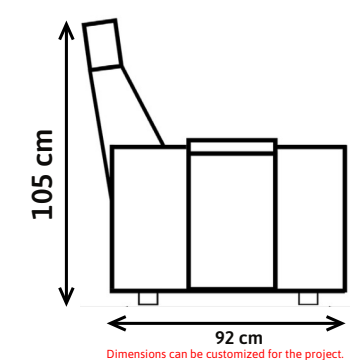

Dimensions