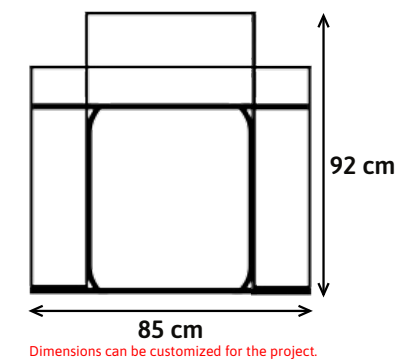

Mari's Dimensions

Standard : W: 80cm D: 92cm H: 110cm (Dimensions can be customized)

Marican be produced with **shared armrests, center module or without armrest (loveseat).**

Seat width is customizable. Suitable for all VIP seating projects.

Upholstery options : Fabric(Standard), Artificial Leather(Standard), Genuiene Leather(Optional)

In this model, the middle seat mechanism is not available in the 3-seater seating.

Venus' Dimensions

Standard dimensions for double : W: 162cm D: 92cm H: 110cm (Dimensions can be customized)

Major's Dimensions

Standard : W: 115cm D: 97cm H: 105cm (Dimensions can be customized)
Seat width is customizable. Suitable for home cinema seating projects.

Massage

LED Lights

Optional Features

Dimensions

Neva's Dimensions

Standard : W: 85cm D: 92cm H: 110cm (Dimensions can be customized)
Seat width is customizable. Suitable for home cinema seating projects.

Tray Table

Massage

LED Lights

Optional Features

Dimensions