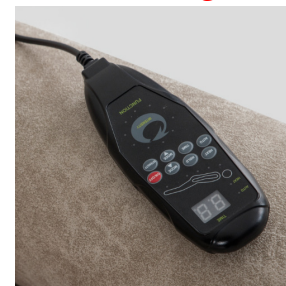

Alis can be produced with **shared armrests, center module or without armrest (loveseat).**

Seat width is customizable. Suitable for all VIP seating projects.

Tray Table

Massage

Cooler Cup H.

LED Lights

Optional Features