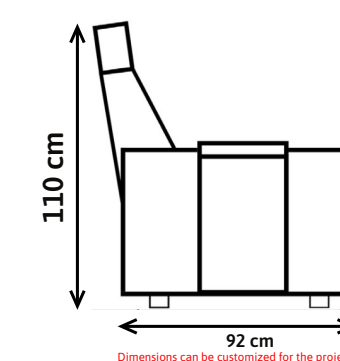

Dimensions