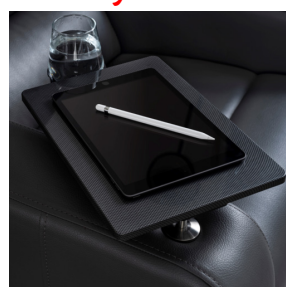

Dimensions

Single ✓

Loveseat ✓
(no armrest/module)

With middle module ✓

Shared Armrest / Row Seating ✓

About Siesta

Siesta is the one of the most popular models in the motorized VIP seats category. It is ideal for VIP cinemas, home cinemas, and all premium areas with its stylish design, comfort, and customization options. [Color Chart : Last Page](#)

Siesta's Specifications

Siesta can be reclined up to 145 degrees thanks to its motorized mechanism. **A cup holder and USB port are standard.**

Optional features : Cooler cup holder, LED lights, Massage Feature, Tray Table.

Siesta can be produced with **shared armrests, center module or without armrest (loveseat).**

Seat width is customizable. Suitable for all VIP seating projects.

Tray Table

Massage

Cooler Cup H.

LED Lights

Optional Features

Dimensions

About Mari

Mari is the one of the most popular models in the motorized VIP seats category. It is ideal for VIP cinemas, home cinemas, and all premium areas with its stylish design, comfort, and customization options. [Color Chart : Last Page](#)