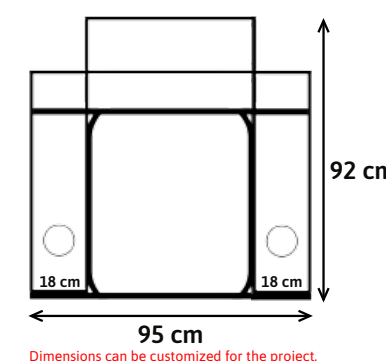

Optional Features

Dimensions