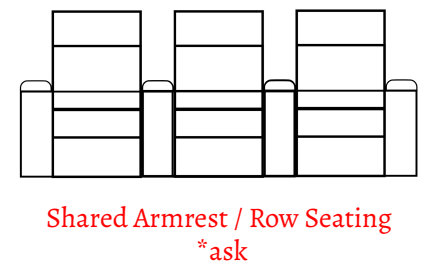

Neva's Dimensions

Standard : W: 85cm D: 92cm H: 110cm (Dimensions can be customized)
Seat width is customizable. Suitable for home cinema seating projects.

Tray Table

Massage

LED Lights

Optional Features

Dimensions