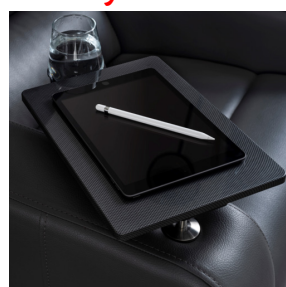

About Venus

Venus series VIP seats are used in home theater rooms and cinemas. Venus, produced in the Loveseat concept, attracts attention with its simple design. [Color Chart : Last Page](#)

Venus' Specifications

Venus can be reclined up to 145 degrees thanks to its motorized mechanism.

Optional features : Cooler cup holder, Tray Table, Speakers (center module required) , LED lights, Massage Feature

Upholstery options : Fabric(Standard), Artificial Leather(Standard), Genuiene Leather(Optional)

In this model, the middle seat mechanism is not available in the 3-seater seating.

Venus' Dimensions

Standard dimensions for double : W: 162cm D: 92cm H: 110cm (Dimensions can be customized)

Venus can be produced with **center module** or **without armrest (loveseat)**.

Seat width is customizable. Suitable for all VIP seating projects.

Tray Table*