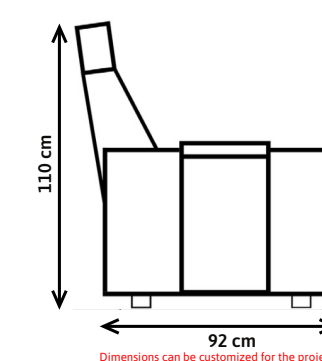

Optional Features

Dimensions