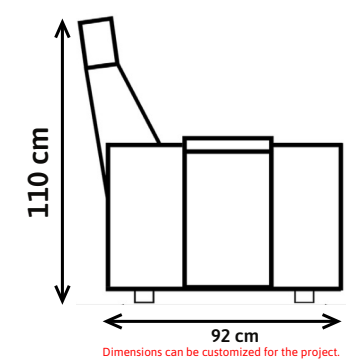

Mari's Dimensions

Standard : W: 80cm D: 92cm H: 110cm (Dimensions can be customized)

Marican be produced with **shared armrests, center module or without armrest (loveseat).**

Seat width is customizable. Suitable for all VIP seating projects.

Upholstery options : Fabric(Standard), Artificial Leather(Standard), Genuiene Leather(Optional)

In this model, the middle seat mechanism is not available in the 3-seater seating.

Venus' Dimensions

Standard dimensions for double : W: 162cm D: 92cm H: 110cm (Dimensions can be customized)

Major's Dimensions

Standard : W: 115cm D: 97cm H: 105cm (Dimensions can be customized)
Seat width is customizable. Suitable for home cinema seating projects.

Massage

LED Lights

Optional Features

Dimensions

Neva's Dimensions

Standard : W: 85cm D: 92cm H: 110cm (Dimensions can be customized)
Seat width is customizable. Suitable for home cinema seating projects.

Tray Table

Massage

LED Lights

Optional Features

Dimensions