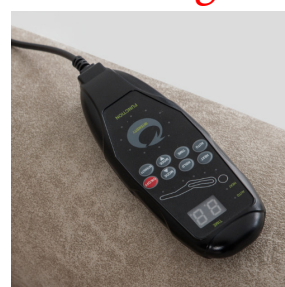

Massage

Optional Features