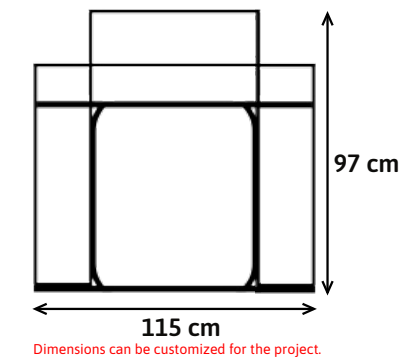

Mari's Dimensions

Standard : W: 80cm D: 92cm H: 110cm (Dimensions can be customized)

Marican be produced with **shared armrests, center module or without armrest (loveseat).**

Seat width is customizable. Suitable for all VIP seating projects.

Upholstery options : Fabric(Standard), Artificial Leather(Standard), Genuiene Leather(Optional)

In this model, the middle seat mechanism is not available in the 3-seater seating.

Venus' Dimensions

Standard dimensions for double : W: 162cm D: 92cm H: 110cm (Dimensions can be customized)

Major's Dimensions

Standard : W: 115cm D: 97cm H: 105cm (Dimensions can be customized)
Seat width is customizable. Suitable for home cinema seating projects.

Massage

LED Lights

Optional Features

Dimensions

Neva's Dimensions

Standard : W: 85cm D: 92cm H: 110cm (Dimensions can be customized)
Seat width is customizable. Suitable for home cinema seating projects.

Tray Table

Massage

LED Lights

Optional Features

Dimensions