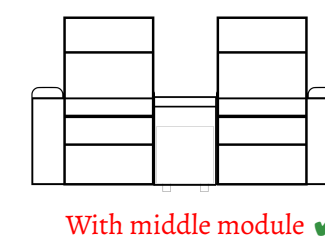

Dimensions