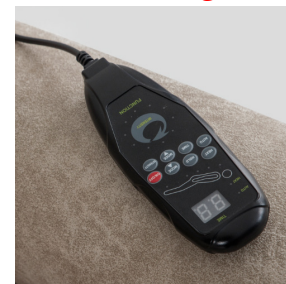

Neva's Dimensions

Standard : W: 85cm D: 92cm H: 110cm (Dimensions can be customized)
Seat width is customizable. Suitable for home cinema seating projects.

Tray Table

Massage

LED Lights

Optional Features

Dimensions