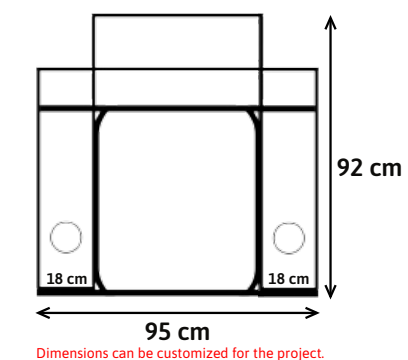

Dimensions