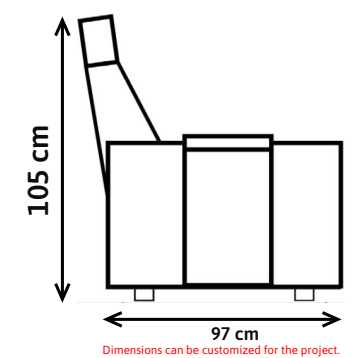

Mari's Dimensions

Standard : W: 80cm D: 92cm H: 110cm (Dimensions can be customized)

Marican be produced with **shared armrests, center module or without armrest (loveseat).**

Seat width is customizable. Suitable for all VIP seating projects.

Upholstery options : Fabric(Standard), Artificial Leather(Standard), Genuiene Leather(Optional)

In this model, the middle seat mechanism is not available in the 3-seater seating.

Venus' Dimensions

Standard dimensions for double : W: 162cm D: 92cm H: 110cm (Dimensions can be customized)

Major's Dimensions

Standard : W: 115cm D: 97cm H: 105cm (Dimensions can be customized)
Seat width is customizable. Suitable for home cinema seating projects.

Massage

LED Lights

Optional Features

Dimensions

Neva's Dimensions

Standard : W: 85cm D: 92cm H: 110cm (Dimensions can be customized)
Seat width is customizable. Suitable for home cinema seating projects.

Tray Table

Massage

LED Lights

Optional Features

Dimensions