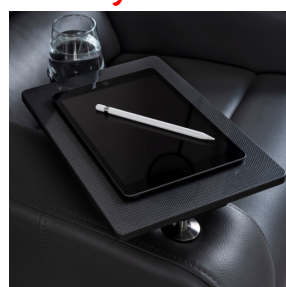

Dimensions

About Mari

Mari is the one of the most popular models in the motorized VIP seats category. It is ideal for VIP cinemas, home cinemas, and all premium areas with its stylish design, comfort, and customization options. [Color Chart : Last Page](#)

Mari's Specifications

Mari can be reclined up to 145 degrees thanks to its motorized mechanism. **A USB port is standard.**

Optional features : LED lights, Massage Feature, Tray Table.

Upholstery options : Fabric(Standard), Artificial Leather(Standard), Genuiene Leather(Optional)

Mari's Dimensions

Standard : W: 80cm D: 92cm H: 110cm (Dimensions can be customized)

Marican be produced with **shared armrests, center module or without armrest (loveseat).**

Seat width is customizable. Suitable for all VIP seating projects.

Tray Table

Massage

LED Lights

Optional Features

Dimensions

About Alis

Alis is the one of the most popular models in the motorized VIP seats category. It is ideal for VIP cinemas, home cinemas, and all premium areas with its stylish design, comfort, and customization options. [Color Chart : Last Page](#)