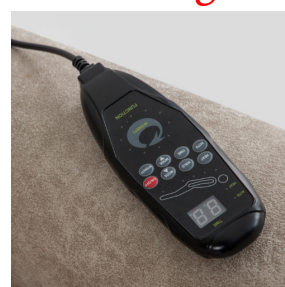

About Siesta

Siesta is the one of the most popular models in the motorized VIP seats category. It is ideal for VIP cinemas, home cinemas, and all premium areas with its stylish design, comfort, and customization options. [Color Chart : Last Page](#)

Siesta's Specifications

Siesta can be reclined up to 145 degrees thanks to its motorized mechanism. **A cup holder and USB port are standard.**

Optional features : Cooler cup holder, LED lights, Massage Feature, Tray Table.

Upholstery options : Fabric(Standard), Artificial Leather(Standard), Genuiene Leather(Optional)

Siesta's Dimensions

Standard : W: 97cm D: 92cm H: 110cm Seating W: 57cm Armrest W: 18cm (Dimensions can be customized)

Siesta can be produced with **shared armrests, center module or without armrest (loveseat).**

Seat width is customizable. Suitable for all VIP seating projects.

Massage

Optional Features

Dimensions