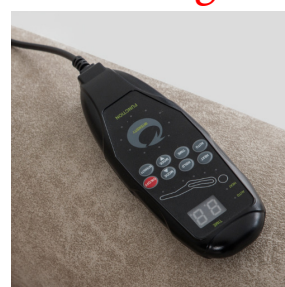

Zero can be produced with **shared armrests, center module or without armrest (loveseat).**

Seat width is customizable. Suitable for all VIP seating projects.

Tray Table

Massage

Cooler Cup H.

LED Lights

Optional Features