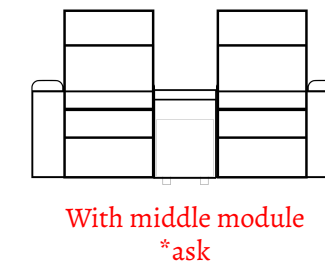

Neva's Dimensions

Standard : W: 85cm D: 92cm H: 110cm (Dimensions can be customized)
Seat width is customizable. Suitable for home cinema seating projects.

Tray Table

Massage

LED Lights

Optional Features

Dimensions