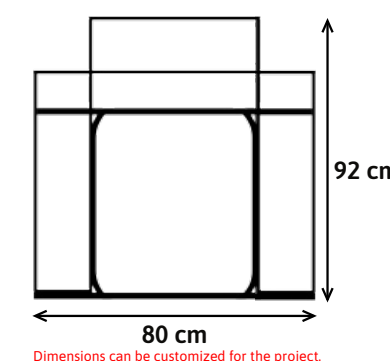

Dimensions