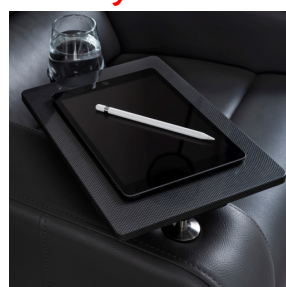

Zero's Specifications

Zero can be reclined up to 145 degrees thanks to its motorized mechanism. **A cup holder and USB port are standard.**

Optional features : Cooler cup holder, LED lights, Massage Feature, Tray Table.

Upholstery options : Fabric(Standard), Artificial Leather(Standard), Genuiene Leather(Optional)

Zero's Dimensions

Standard : W: 95cm D: 92cm H: 110cm Seating W: 58cm Armrest W: 18cm (Dimensions can be customized)

Zero can be produced with **shared armrests, center module or without armrest (loveseat).**

Seat width is customizable. Suitable for all VIP seating projects.

Tray Table

Massage

Cooler Cup H.

LED Lights

Optional Features