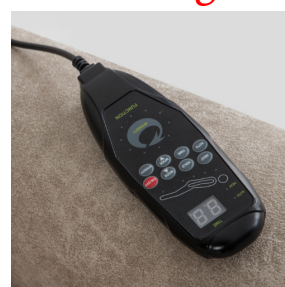

About Venus

Venus series VIP seats are used in home theater rooms and cinemas. Venus, produced in the Loveseat concept, attracts attention with its simple design. [Color Chart : Last Page](#)

Venus' Specifications

Venus can be reclined up to 145 degrees thanks to its motorized mechanism.

Optional features : Cooler cup holder, Tray Table, Speakers (center module required) , LED lights, Massage Feature

Upholstery options : Fabric(Standard), Artificial Leather(Standard), Genuiene Leather(Optional)

In this model, the middle seat mechanism is not available in the 3-seater seating.

Venus' Dimensions

Standard dimensions for double : W: 162cm D: 92cm H: 110cm (Dimensions can be customized)

Venus can be produced with **center module** or **without armrest (loveseat)**.

Seat width is customizable. Suitable for all VIP seating projects.

Tray Table*

Massage

Cooler Cup H.*

LED Lights

Optional Features

*Center module required

Dimensions