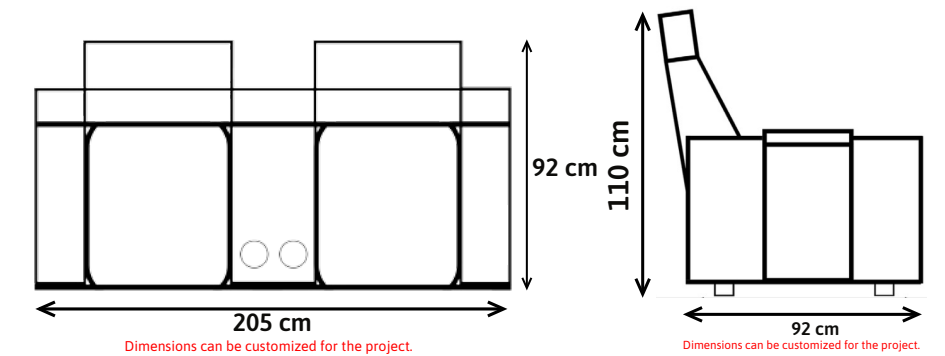

Optional Features

Dimensions