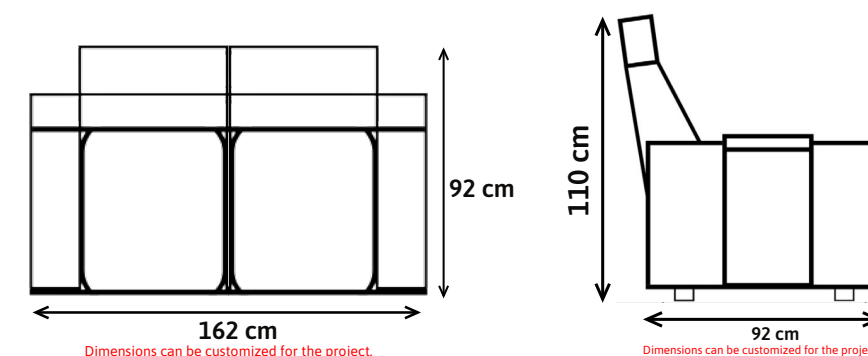

About Venus

Venus series VIP seats are used in home theater rooms and cinemas. Venus, produced in the Loveseat concept, attracts attention with its simple design. [Color Chart : Last Page](#)

Venus' Specifications

Venus can be reclined up to 145 degrees thanks to its motorized mechanism.

Optional features : Cooler cup holder, Tray Table, Speakers (center module required) , LED lights, Massage Feature

Upholstery options : Fabric(Standard), Artificial Leather(Standard), Genuiene Leather(Optional)

In this model, the middle seat mechanism is not available in the 3-seater seating.

Venus' Dimensions

Standard dimensions for double : W: 162cm D: 92cm H: 110cm (Dimensions can be customized)

Venus can be produced with **center module** or **without armrest (loveseat)**.

Seat width is customizable. Suitable for all VIP seating projects.

Tray Table*

Massage

Cooler Cup H.*

LED Lights

Optional Features

*Center module required

Dimensions