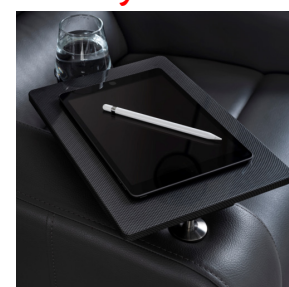

About Anika

Anika is the one of the most popular models in the motorized VIP seats category. It is ideal for VIP cinemas, home cinemas, and all premium areas with its stylish design, comfort, and customization options. [Color Chart : Last Page](#)

Anika's Specifications

Anika can be reclined up to 145 degrees thanks to its motorized mechanism. **A cup holder and USB port are standard.**

Optional features : Cooler cup holder, LED lights, Massage Feature, Tray Table.

Upholstery options : Fabric(Standard), Artificial Leather(Standard), Genuiene Leather(Optional)

Anika's Dimensions

Standard : W: 95cm D: 92cm H: 105cm Seating W: 58cm Armrest W: 18cm (Dimensions can be customized)

Anika can be produced with **shared armrests, center module or without armrest (loveseat).**

Seat width is customizable. Suitable for all VIP seating projects.

Tray Table

Optional Features

Dimensions